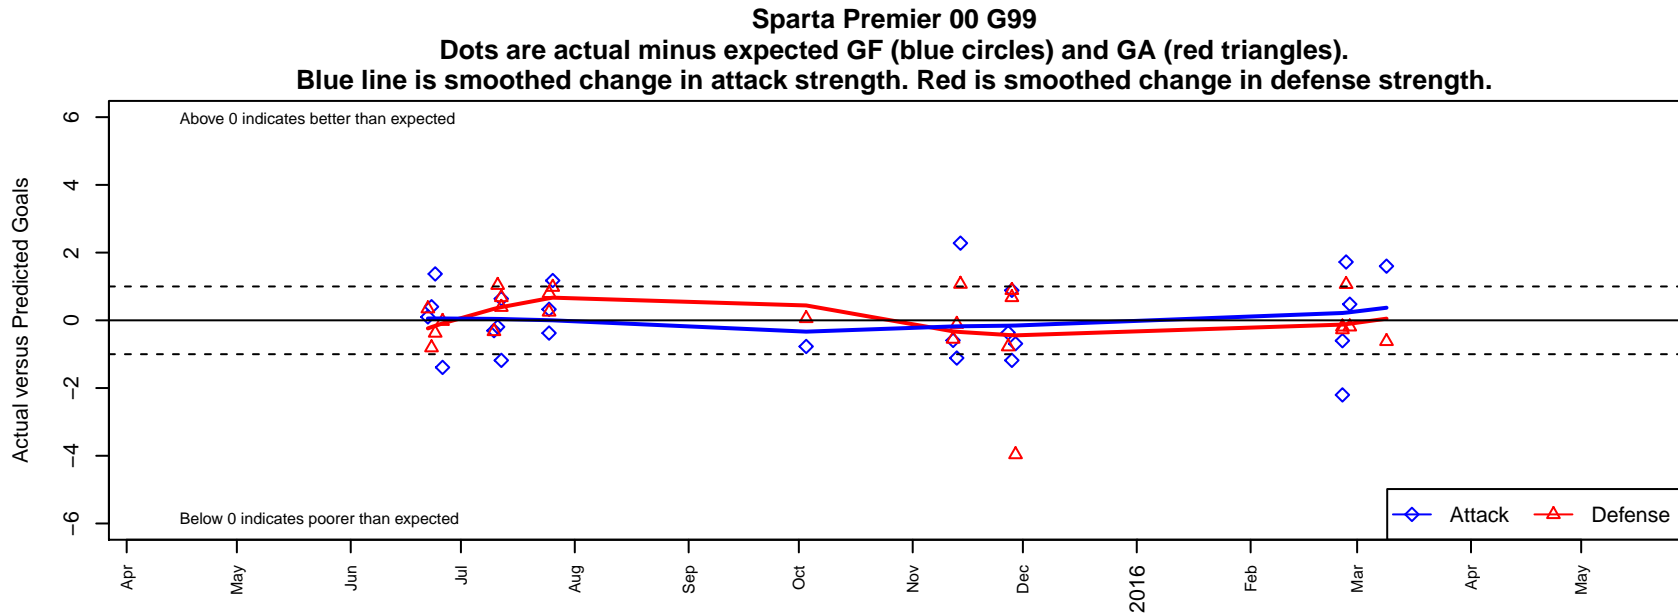

**attack and defense variance (black dot)
relative to other teams
and top 10 in region**

**attack and defense rating
relative to others at age
and all opponents in last 13 months**

**attack and defense rating
relative to others at age
and all opponents in last 13 months**

Sparta Premier 00 G99

, UT
G99 total strength=1749
attack=36.73 defense=19.52
notes= KL

alt names used:

Sparta United 00 Premier (UT) (FWD)
SPARTA UNITED PREMIER '00 KL (UT)
SPARTA UNITED SPARTA PREMIER '00 KL (L
SPARTA UNITED SPARTA PREMIER '00 KL (L
SPARTA UNITED SPARTA PREMIER '00 KL

Venues played:

2015 Far West Regionals U15
2015 Nike Crossfire Challenge Super Group U'
2015 Surf Cup Surf Super Cup U16
2015 FWRL Desert Premier U16
2015 Surf College Showcase Swami's Showcas